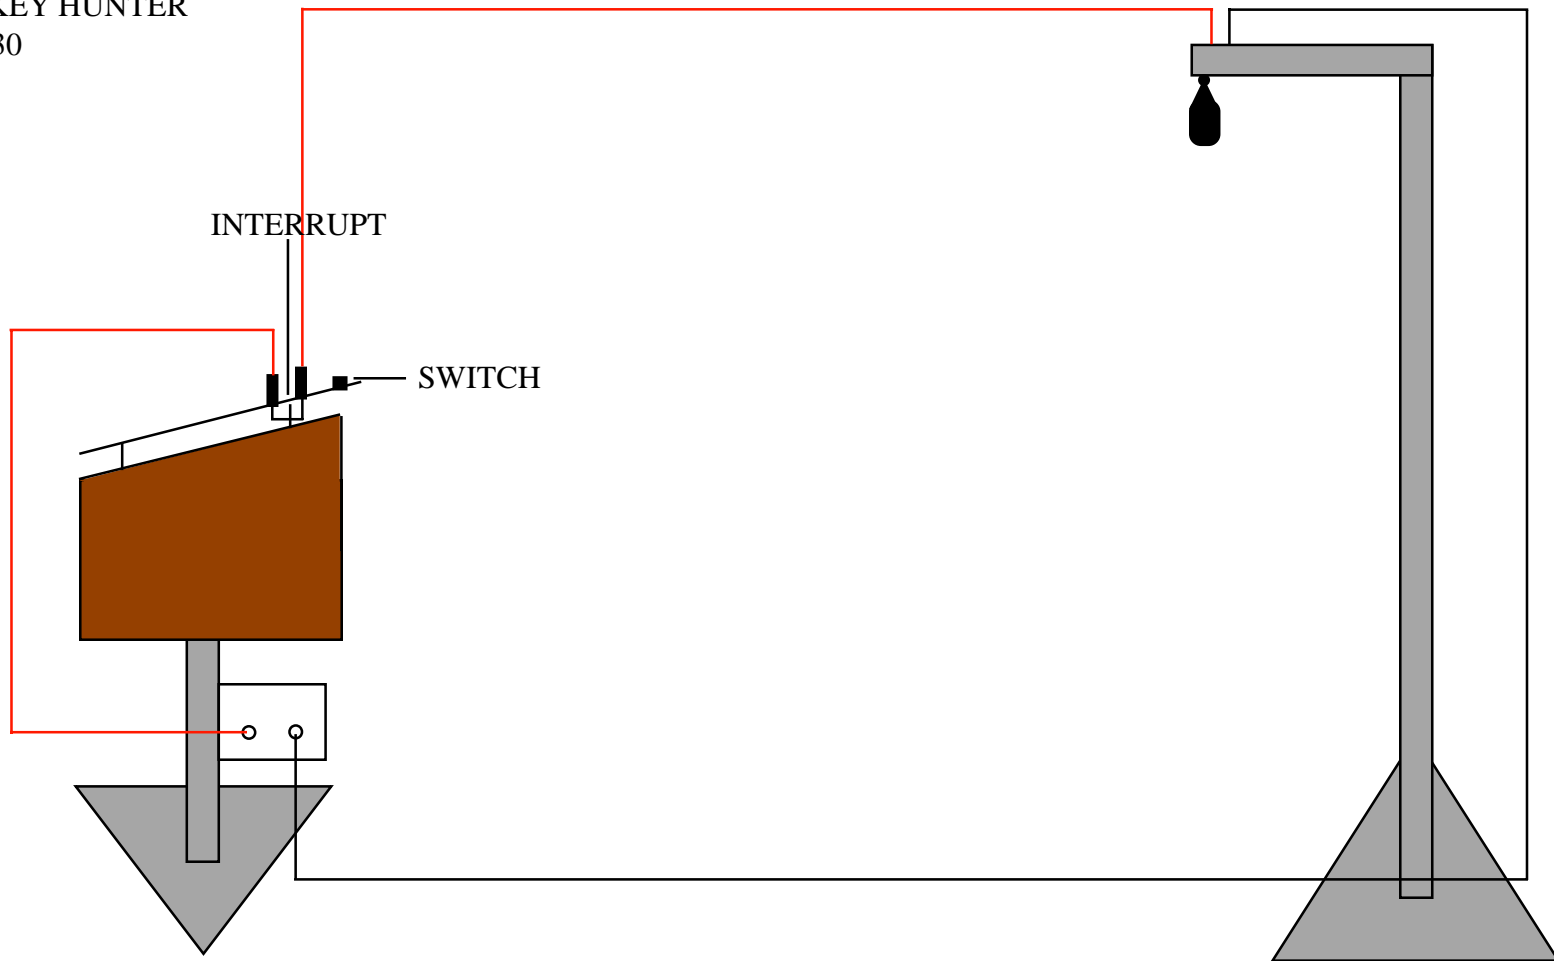

MONKEY HUNTER  
1D60.30

USE FORCE ON PARALLEL WIRES SET UP. DO NOT ALTER PRESENT WIRING.

DISTANCES ARE MARKED ON THE FLOOR OF 103 IN BLUE TAPE. DO NOT REMOVE TAPE.

PRACTICE FIRING SEVERAL TIMES BEFORE CLASS TO MAKE SURE AIM IS CORRECT.