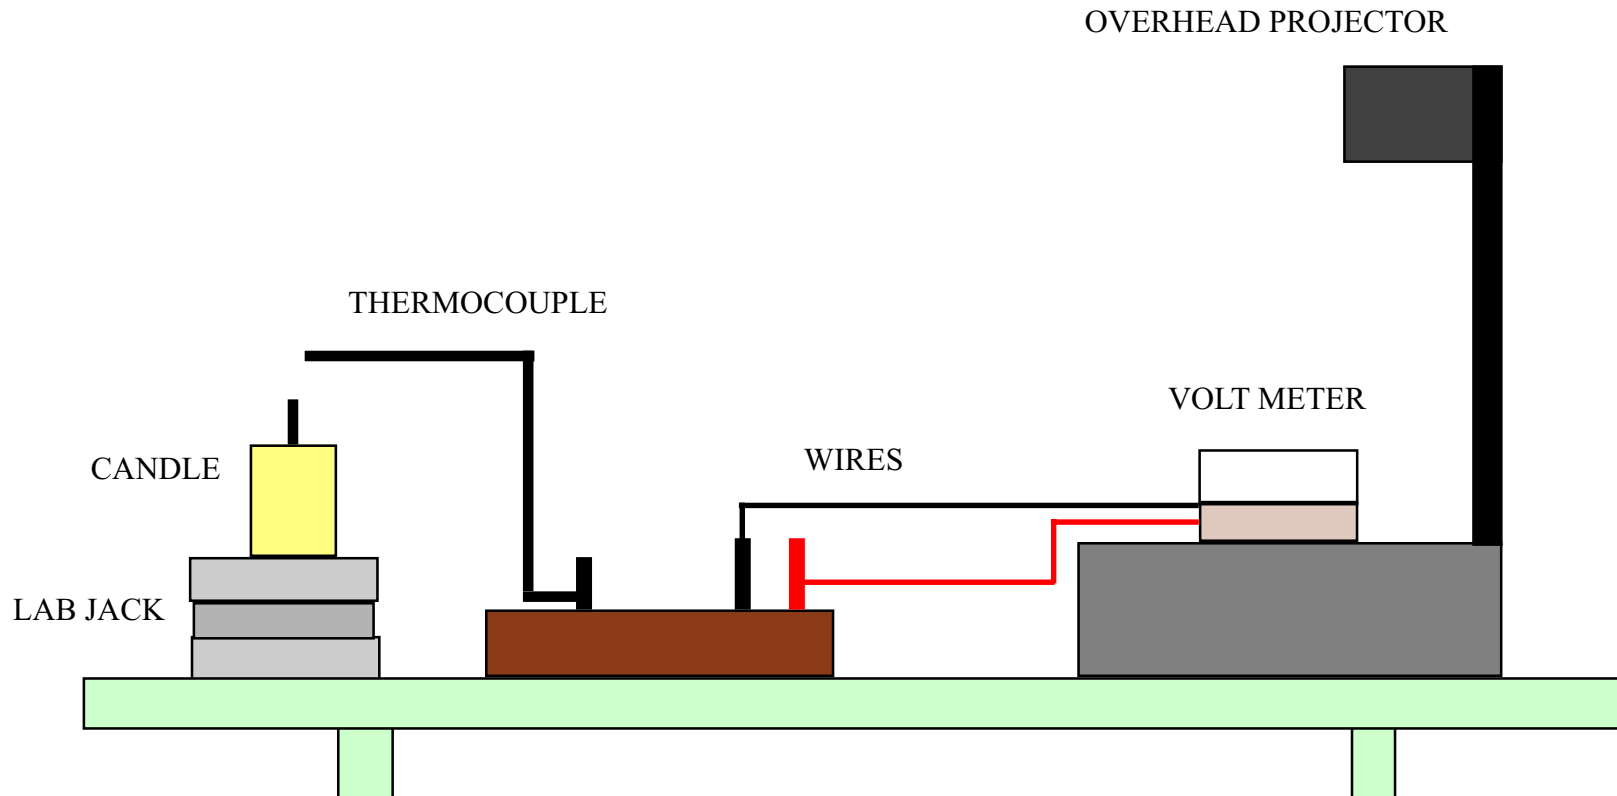

THERMOCOUPLE  
5E50.10

USE CENCO VARIABLE PROJECTION METER (CAT. # 82551).

PLACE THERMOCOUPLE WIRE VERY NEAR CANDLE FLAME.

CLOSE ALL DOORS TO ELIMINATE DRAFTS.