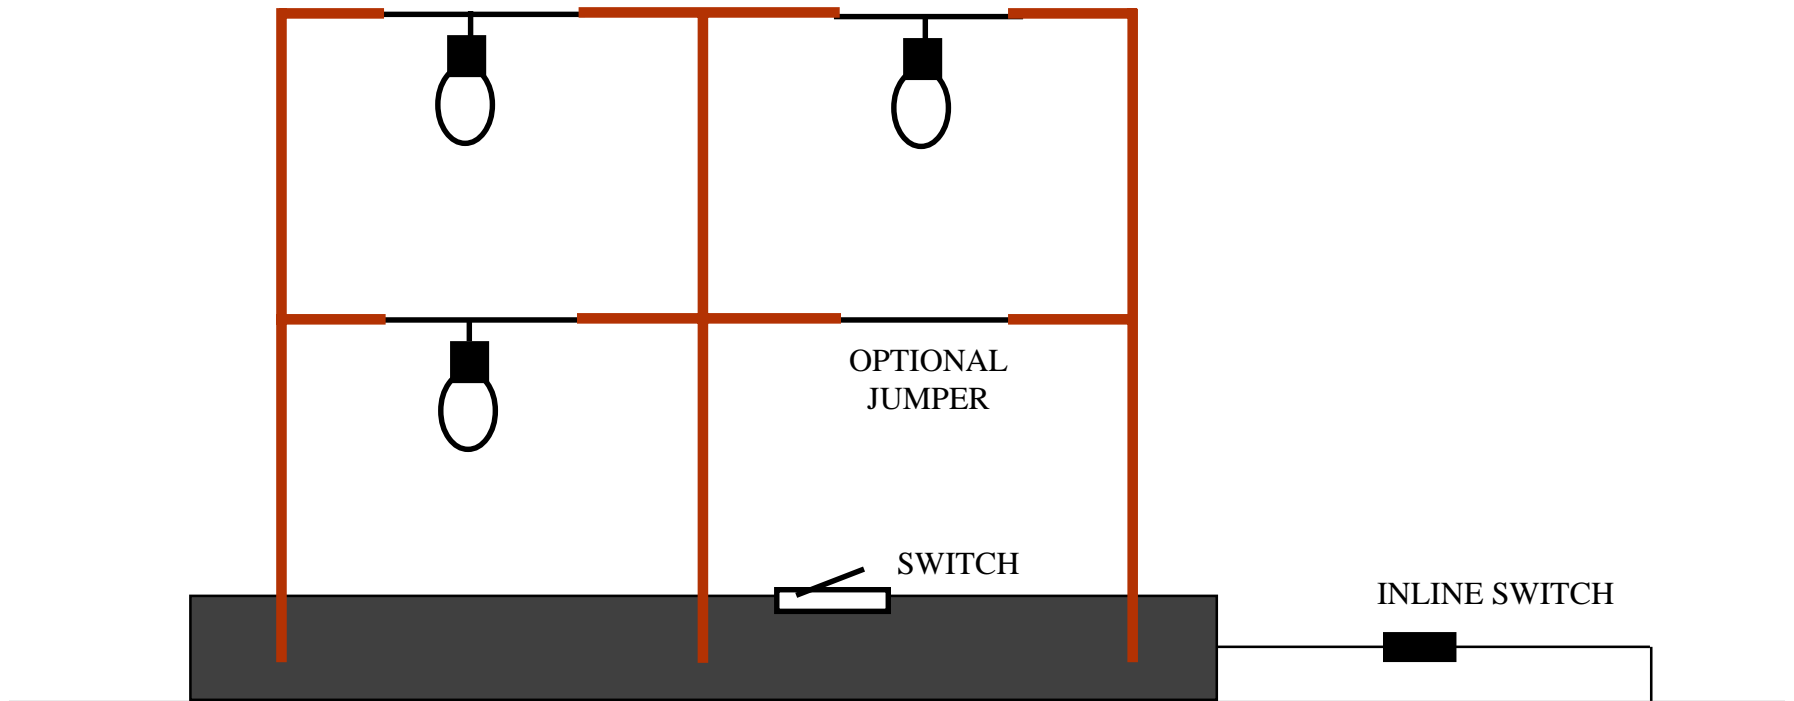

SERIES AND PARALLEL CIRCUITS
(LAMP DEMO)
5F20.50

TURN OFF POWER AT INLINE SWITCH BEFORE CHANGING BULB CONFIGURATION.

PLUG INTO CART.

A STICK IS INCLUDED TO SHOW THAT WOOD IS NOT A CONDUCTOR.

A SHORTING BAR IS ALSO INCLUDED.