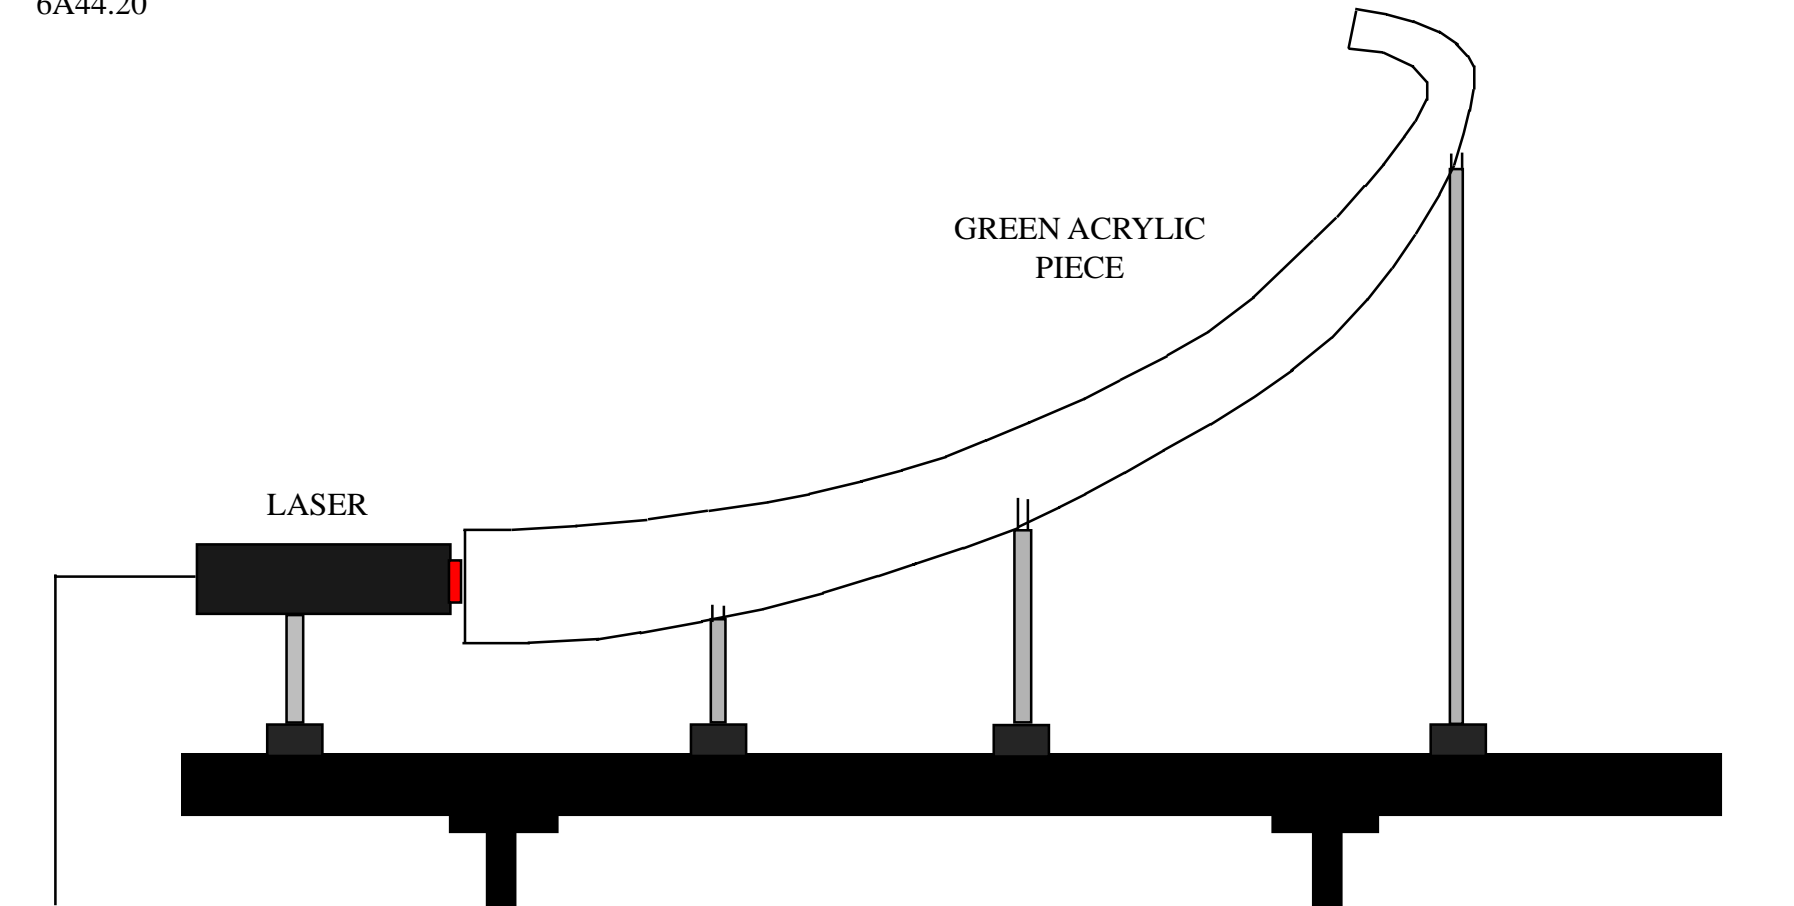

TOTAL INTERNAL REFLECTION
6A44.20

SET UP ON A LARGE OPTICAL BENCH ON A CART.

USE He-Ne LASER AND GREEN ACRYLIC SHEET ON NORTH WALL.

LASER MUST BE VERY CLOSE TO ACRYLIC SHEET.

MAKE SURE THE ACRYLIC SHEET IS STABLE BEFORE MOVING.

END SUPPORTS ARE SQUARE U-SHAPED HOLDERS, MIDDLE SUPPORT IS A THREE-FINGERED SPRING CLAMP.