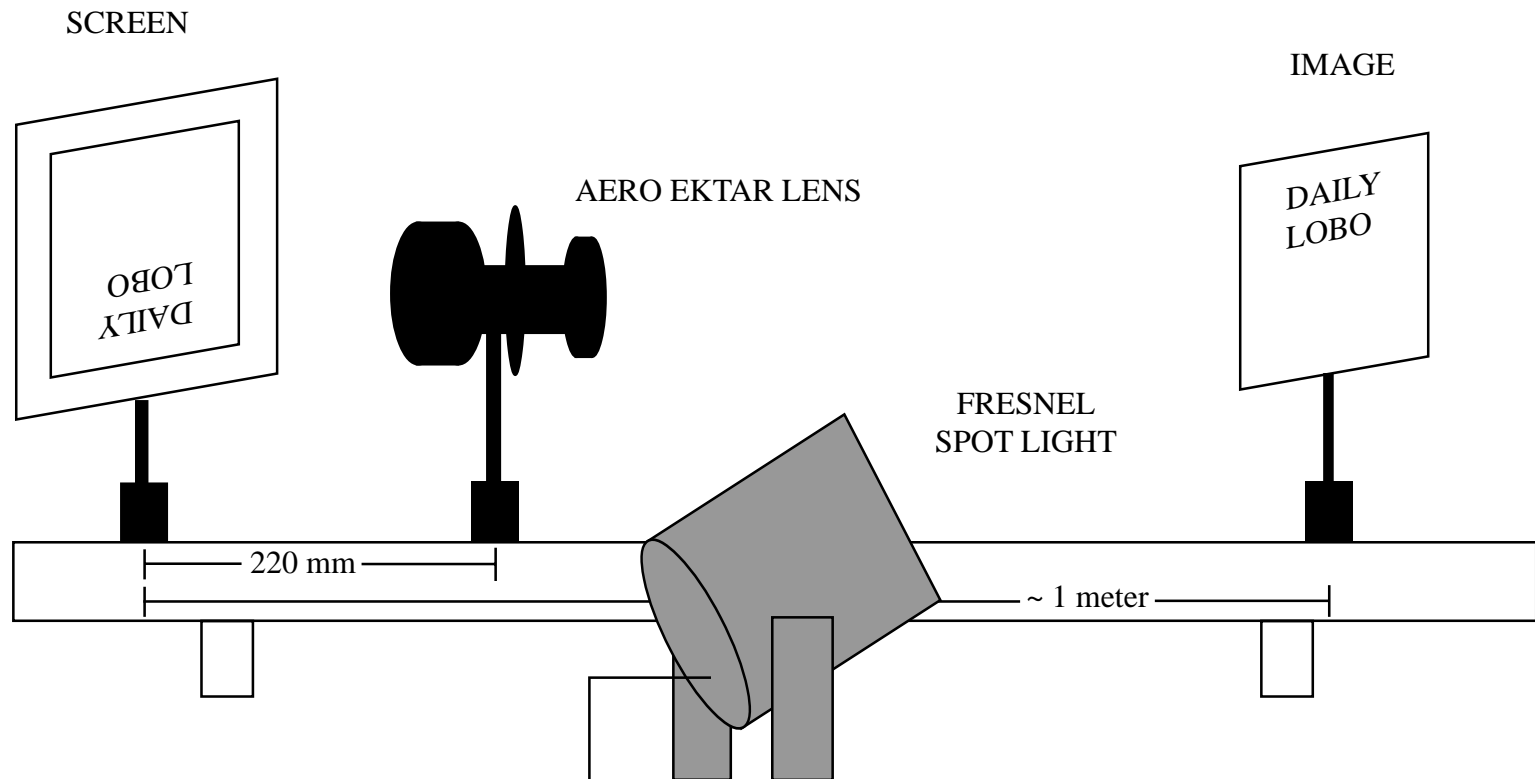

CAMERA MODEL  
6A65.10

USE LONG OPTI - BENCH. PLACE ENTIRE DEMONSTRATION ON CART.

SHINE SPOT LIGHT ONTO THE ORIGINAL IMAGE (DAILY LOBO WORKS WELL).

USE AERO EKTAR LENS. PLACE LENS 220 mm FROM THE SCREEN. PLACE COPY ~ 1 METER FROM SCREEN.

IMAGE ON SCREEN CAN BE PROJECTED WITH THE VIDEO CAMERA IF NEEDED.